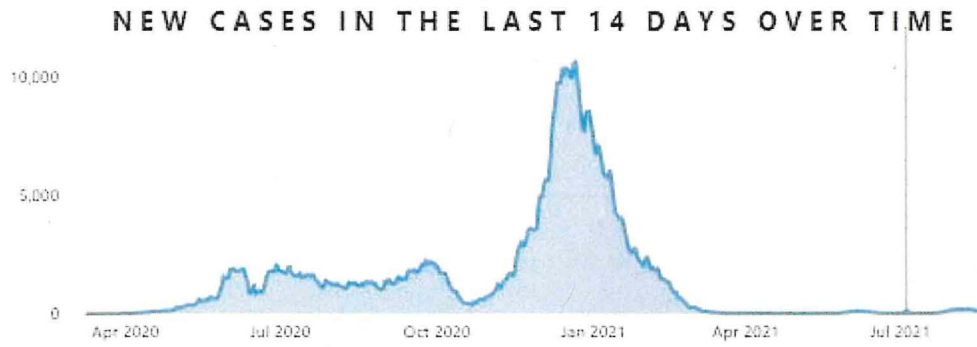

**Exhibit B**

(Aug 18, 2021 10:05 AM <https://www.cdcr.ca.gov/covid19/population-status-tracking/>).